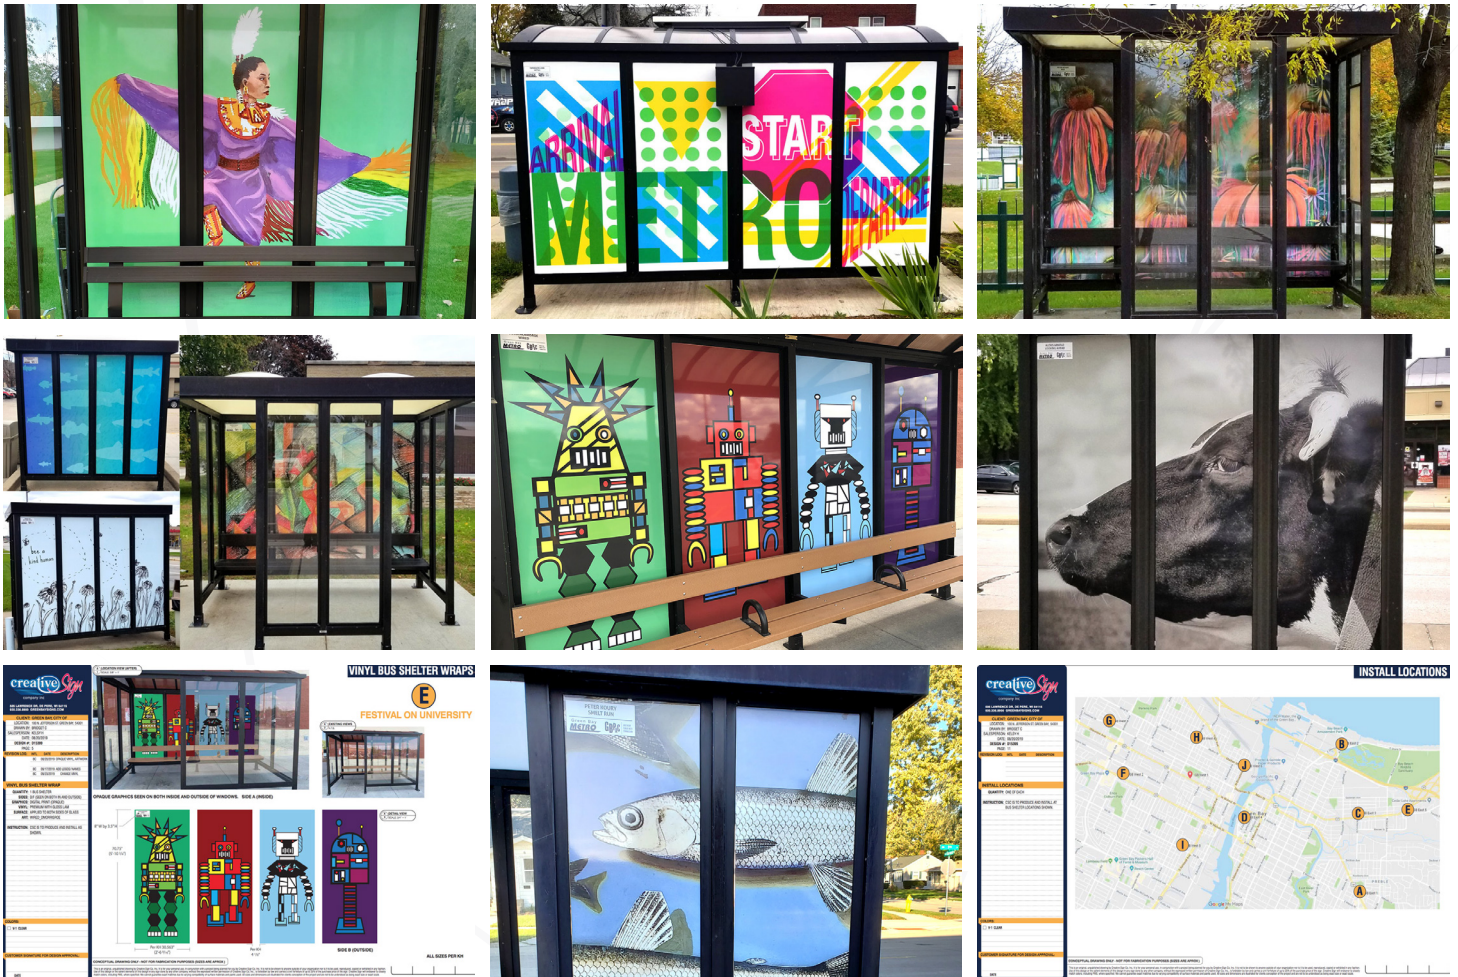

The donor recognition display consists of changeable frosted acrylic panels for easy donor updates and dimensional letters. The vinyl wall mural behind the panels hugs the cinderblock wall so nicely it gives a “painted on” look without the high cost of a mural artist.

Creative Sign’s talented design team created thorough sign drawings for each sign type, as well as an install guide, to help give the City of Marinette a complete view of what their dynamic wayfinding program would look like prior to install.

MAJOR PROJECTS

CITY OF RIVER FALLS WAYFINDING

The City of River Falls came to Creative Sign with an all new wayfinding system design they wanted to implement in multiple phases across their city. Creative Sign was able to help them hone in on appropriate, long-lasting materials and provide a variety of texture, paint and print samples to ensure that the design intent was realized and that colors were as consistent as possible across the various materials.

High prismatic reflective vinyl and break away poles were used to make this directional signage both highly visible and safe.

MAJOR PROJECTS

CITY OF GREEN BAY BUS SHELTER WRAPS

Local artists submitted their artwork to display on bus shelters throughout the city of Green Bay, Wisconsin. Our experts assisted Green Bay in the planning and execution of ten wraps that reflect the spirit of Green Bay, the Oneida Nation, and Wisconsin. The wraps, often bright in color or message, are an inspiration for those using the bus system or just driving by.