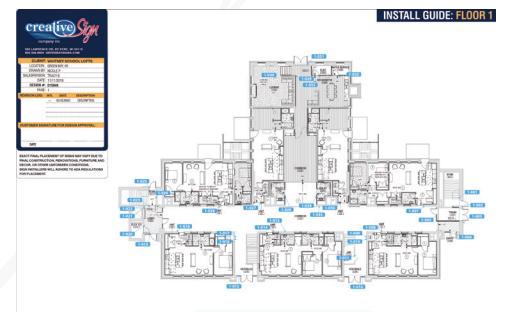

INSTALL GUIDES