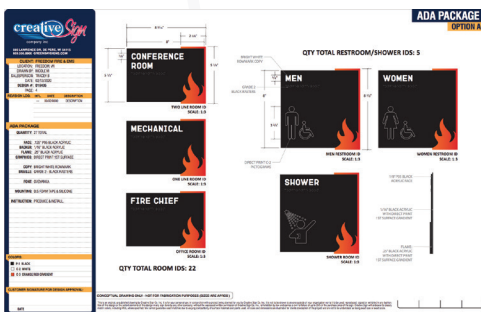

SIGN SERVICES

PLANNING & DESIGN

Our knowledgeable sign consultants and designers can help you to correctly identify your signage goals and create custom sign designs to meet those goals. We can produce creative, functional, and attractive sign designs with those “wow” details to set you apart, along with the functional construction for your particular environment, visitors, and budget, and the brand consistency you need throughout your complex or city.

Our thorough sign schedules and install guides ensure accurate sign counts and installation. Feel confident that your building is compliant by trusting the ADA specialists at Creative Sign.

CUSTOM SIGN DRAWINGS

LEVEL	SIGN TYPE	SIGN COPY	INSTALL LOCATION	NOTES
1	1.0	1	Business Office	1.001
1	1.0	1	OFFICE	1.002
1	1.0	1	BUSINESS OFFICE	1.003
1	1.1	1	ENG OFFICE	1.004
1	1.1	1	FIRE CHIEF	1.005
1	1.0	1	GAIA	1.006
1	1.0	1	MED SKULLT	1.007
1	1.0	1	JANITOR	1.008
1	1.0	1	MECHANICAL ROOM	1.009
1	1.0	1	TURNBOUNT DEAN	1.010
1	1.0	1	CONFERENCE ROOM	1.011
1	2.0	1	MEN	1.012
1	2.0	1	WOMEN	1.013
1	2.0	1	LOCKERS	1.014
1	2.0	1	SHOWER	1.015
1	2.0	1	SHOWER	1.016
1	2.0	1	SHOWER	1.017
1	2.0	1	SHOWER	1.018
1	1.0	1	TRAINING ROOM	1.019
1	1.0	1	WITNESS	1.020
1	1.0	1	WITNESS	1.021
1	1.0	1	WITNESS	1.022
1	1.0	1	WITNESS	1.023
1	1.0	1	WITNESS	1.024
1	1.0	1	WITNESS	1.025
1	1.0	1	WITNESS	1.026
1	1.0	1	WITNESS	1.027
1	1.0	1	WITNESS	1.028

SIGN SCHEDULES