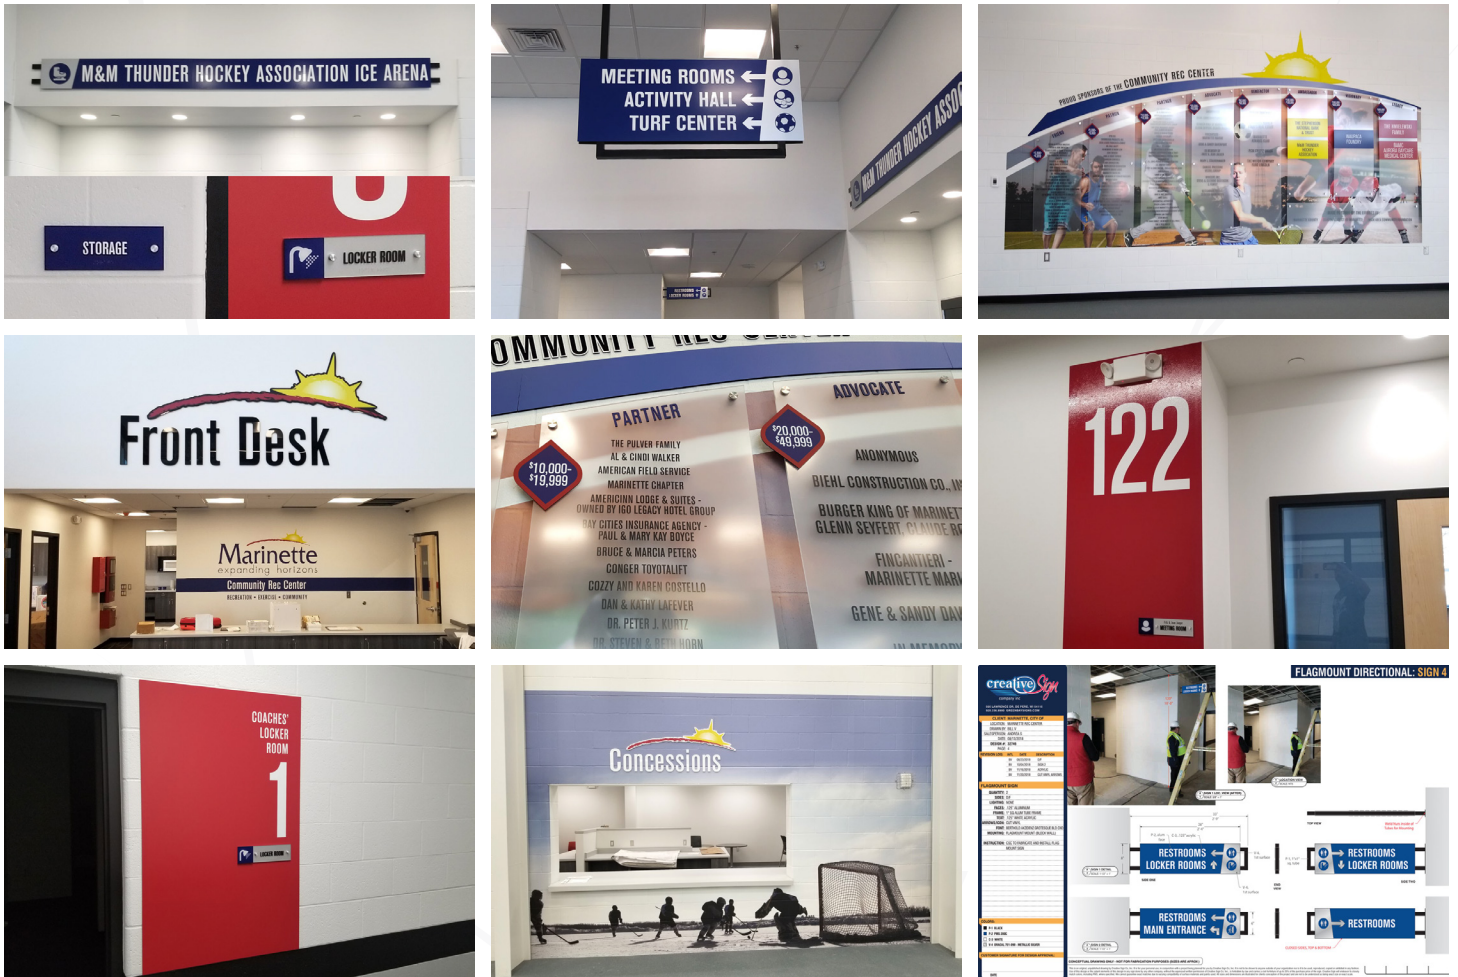

SIGN SCHEDULES

INSTALL GUIDES

FABRICATION & SHIPPING

We fabricate 95% of our signage in-house to ensure Creative Sign quality and timeline standards. We can ship and crate signs - big and small - with the professionalism and care you'll come to expect from Creative Sign. Our craftsmanship does not waiver, be it a 50-foot pylon sign or small room ID signs.

MAJOR PROJECTS

CITY OF MARINETTE REC CENTER

Creative Sign transformed the City of Marinette Recreation Center with a variety of bright navigational signage consisting of vinyl wall murals, dimensional wall letters, ceiling hung and flagmount wayfinding, and ADA compliant room identification signs.