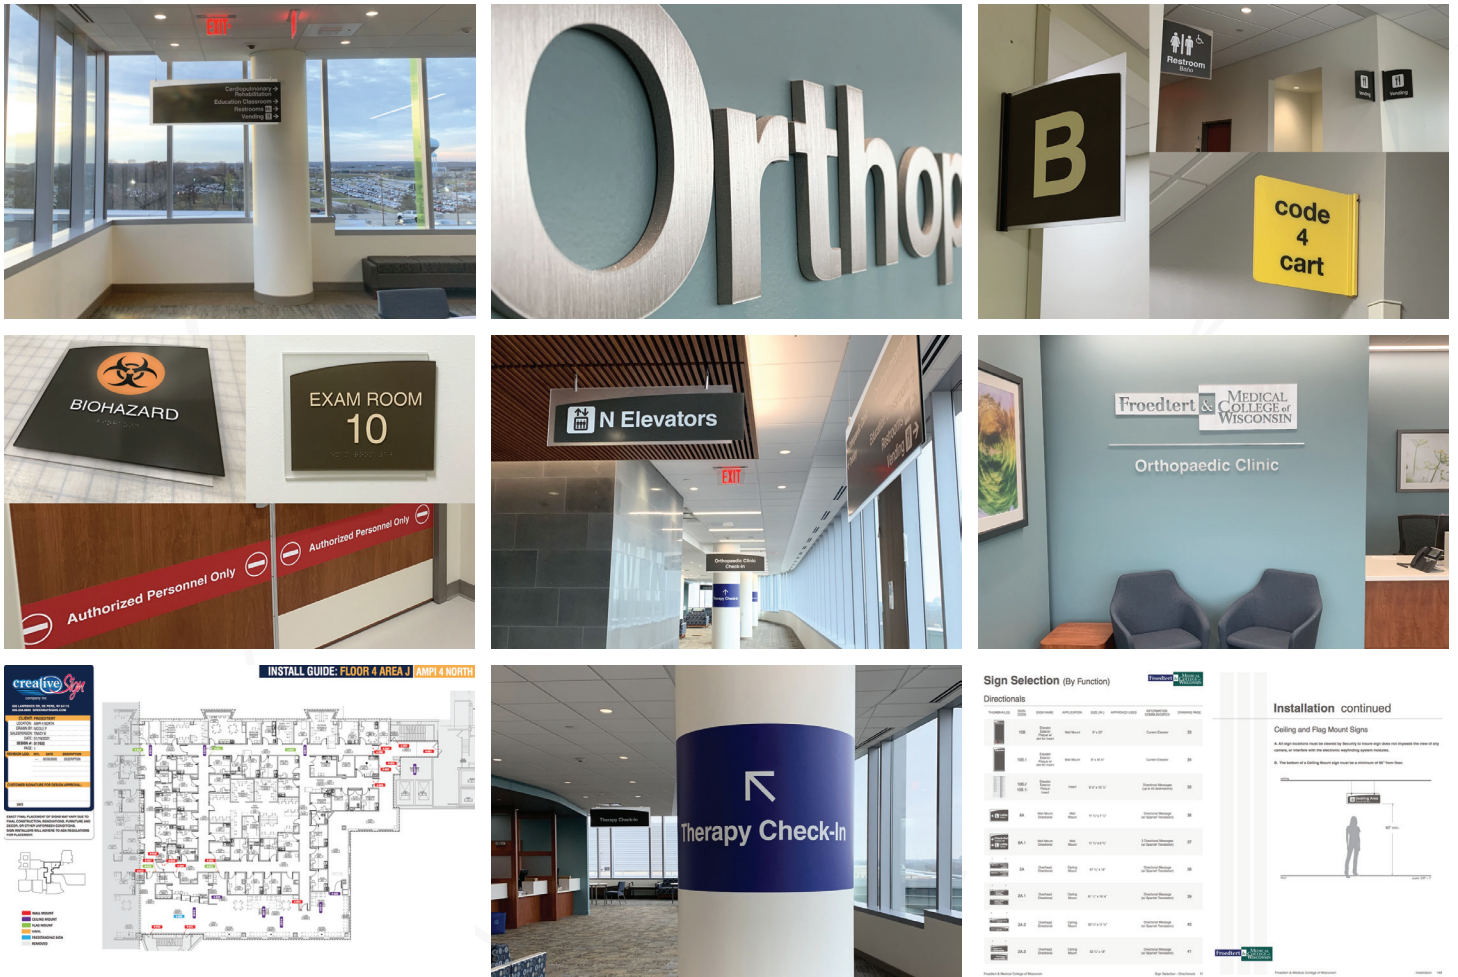

MAJOR PROJECTS

FROEDTERT MEDICAL - INTERIOR & EXTERIOR SIGNAGE

Creative Sign created drawings, sign schedules, install guides, and a sign type guide to ensure consistency of styles, layout, fonts, colors, materials, and installation across their many sign types and buildings.