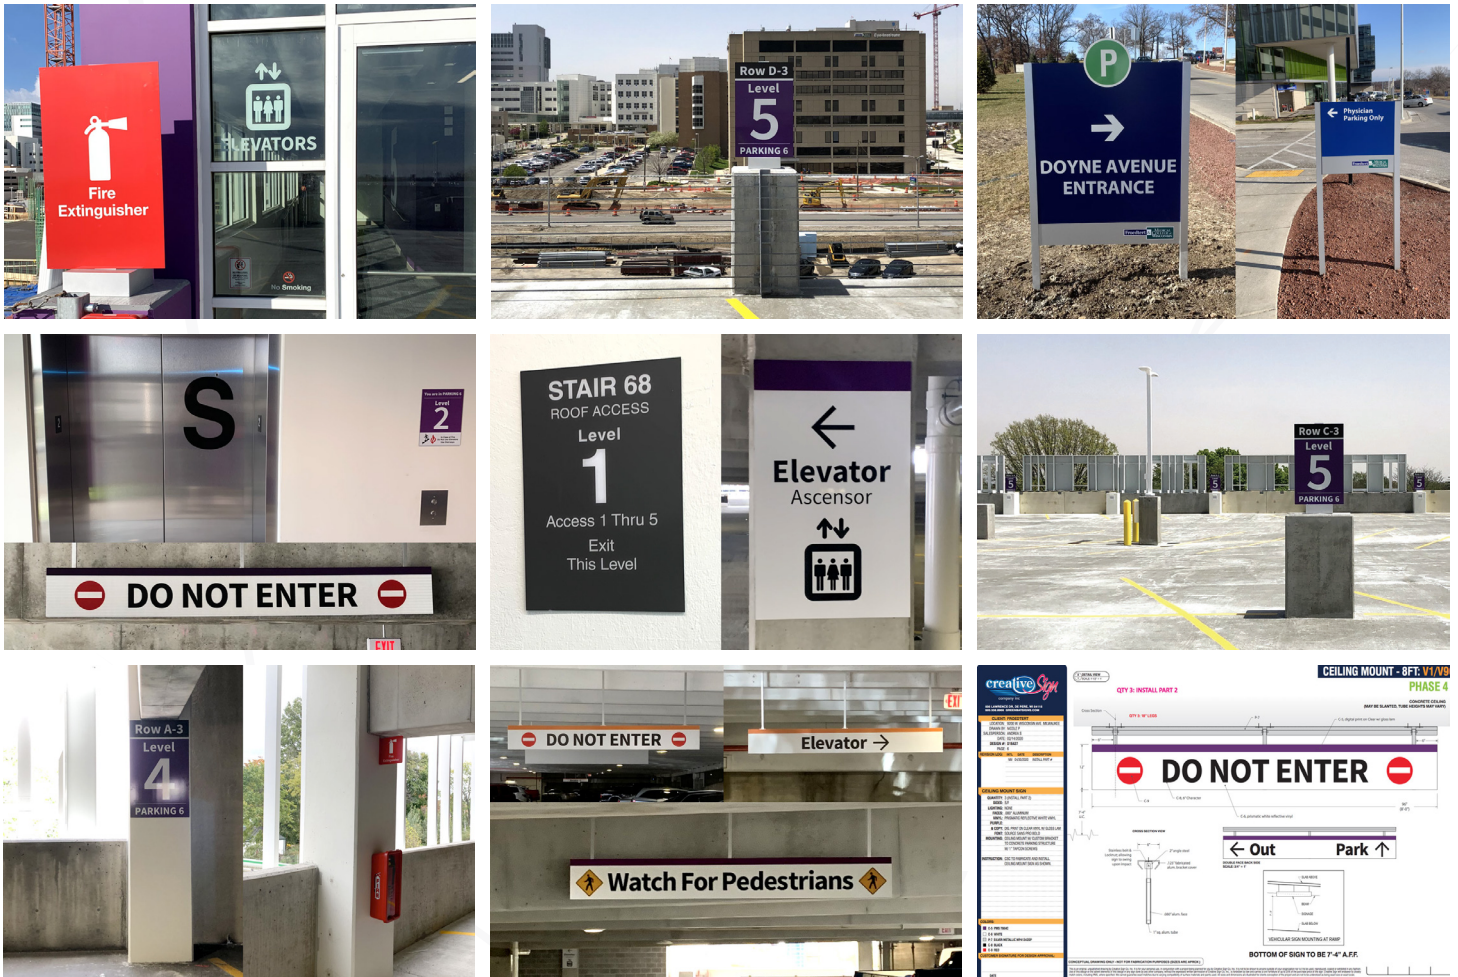

MAJOR PROJECTS

FROEDTERT MEDICAL - INTERIOR & EXTERIOR SIGNAGE

Creative Sign created drawings, sign schedules, install guides, and a sign type guide to ensure consistency of styles, layout, fonts, colors, materials, and installation across their many sign types and buildings.

Exterior signage like monuments, directionals, and illuminated channel letters were expertly produced and installed by the Creative Sign team.

MAJOR PROJECTS

CATALPA HEALTH

Our professional and knowledgeable team assisted this mental health and wellness center for children in Appleton, Wisconsin to bring a kid-friendly and inspiring tone to their new building with a variety of different signage.

Inside, a playful floor-to-ceiling wall mural in the lobby is magnetized to provide a play area for children where fun animal magnets can let imaginations run wild. Another wall mural with flat cut metallic silver letters complete the check-in area. Inspiring phrases throughout the facility in the form of vinyl wall graphics are uplifting and aesthetically pleasing. The ADA compliant room identification signs and interior wayfinding signs are color-coded by section to help differentiate areas of the building and aid visitors of all ages (and reading levels) to the right places.

Outside, their beautiful tree icon is prominent and the white and green letters look sharp on the velvety navy building front. A great first impression day or night!

MAJOR PROJECTS

FROEDTERT MEDICAL - PARKING GARAGE SIGNAGE