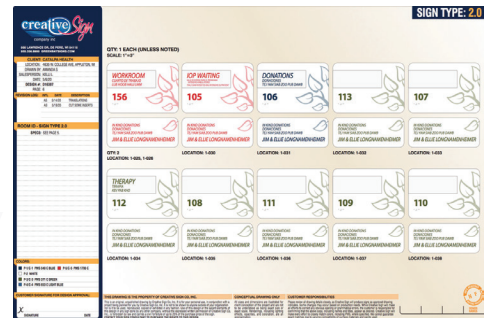

MAJOR PROJECTS

CATALPA HEALTH

Our professional and knowledgeable team assisted this mental health and wellness center for children in Appleton, Wisconsin to bring a kid-friendly and inspiring tone to their new building with a variety of different signage.

Inside, a playful floor-to-ceiling wall mural in the lobby is magnetized to provide a play area for children where fun animal magnets can let imaginations run wild. Another wall mural with flat cut metallic silver letters complete the check-in area. Inspiring phrases throughout the facility in the form of vinyl wall graphics are uplifting and aesthetically pleasing. The ADA compliant room identification signs and interior wayfinding signs are color-coded by section to help differentiate areas of the building and aid visitors of all ages (and reading levels) to the right places.

Outside, their beautiful tree icon is prominent and the white and green letters look sharp on the velvety navy building front. A great first impression day or night!