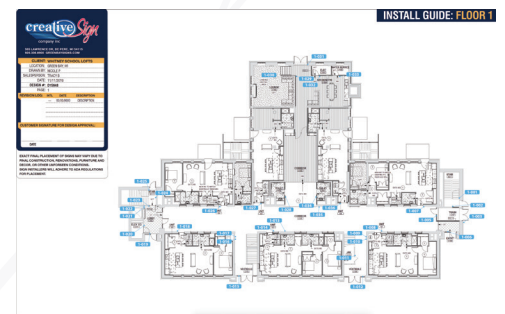

INSTALL GUIDES