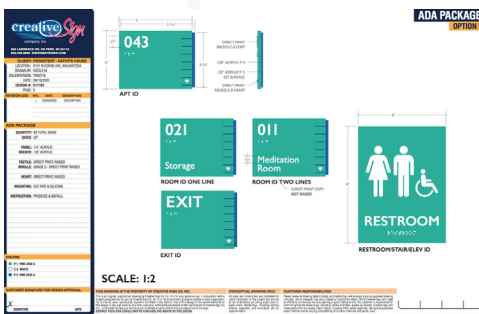

SIGN SERVICES

PLANNING & DESIGN

Our knowledgeable sign consultants and designers can help you to correctly identify your signage goals and create custom sign designs to meet those goals. We can produce creative, practical, and attractive sign designs with those “wow” details to set you apart, the functional construction for your particular environment, visitors, and budget, and the brand consistency you need throughout your complex.

Our thorough sign schedules and install guides ensure accurate sign counts and installation. Feel confident that your building is compliant by trusting the ADA specialists at Creative Sign.

CUSTOM SIGN DRAWINGS

LEVEL	SIGN TYPE	SIGN COPY	INSTALL LOCATION	NOTES
1	1.0	1	001	
1	1.0	1	002	
1	1.0	1	003	
1	1.1	1	004	
1	1.1	1	005	
1	1.0	1	006	
1	1.0	1	007	
1	1.0	1	008	
1	1.0	1	009	
1	1.0	1	010	
1	1.0	1	011	
1	1.0	1	012	
1	1.0	1	013	
1	1.0	1	014	
1	1.0	1	015	
1	1.0	1	016	
1	1.0	1	017	
1	1.0	1	018	
1	1.0	1	019	
1	1.0	1	020	
1	1.0	1	021	
1	1.0	1	022	
1	1.0	1	023	
1	1.0	1	024	
1	1.0	1	025	
1	1.0	1	026	
1	1.0	1	027	
1	1.0	1	028	

SIGN SCHEDULES