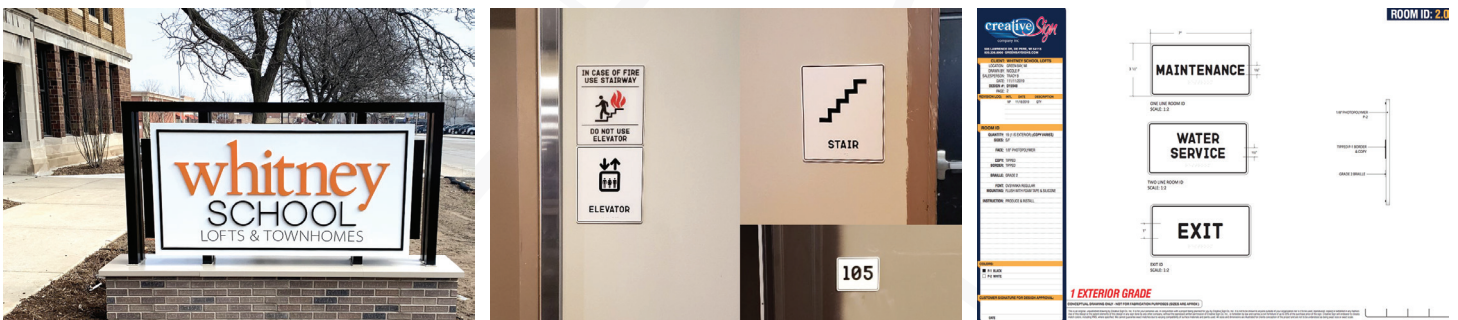

MAJOR PROJECTS

SPRING CITY CROSSING

These Waukesha, Wisconsin, apartments and stacked flats wanted a modern wood and metal wayfinding system, but with a smaller price tag. Creative Sign used a direct textured print and silver metallic vinyl to replicate the desired look for less. The Creative Sign install team professionally installed these signs to a variety of wall surfaces, including siding and brick.

Complete sign drawings, sign schedules, and install guides assisted in a smooth and well-executed project.

WHITNEY SCHOOL LOFT & TOWNHOMES

These black and white interior and exterior ADA compliant signs coordinate with the exterior monument sign for this Green Bay, Wisconsin, living community.