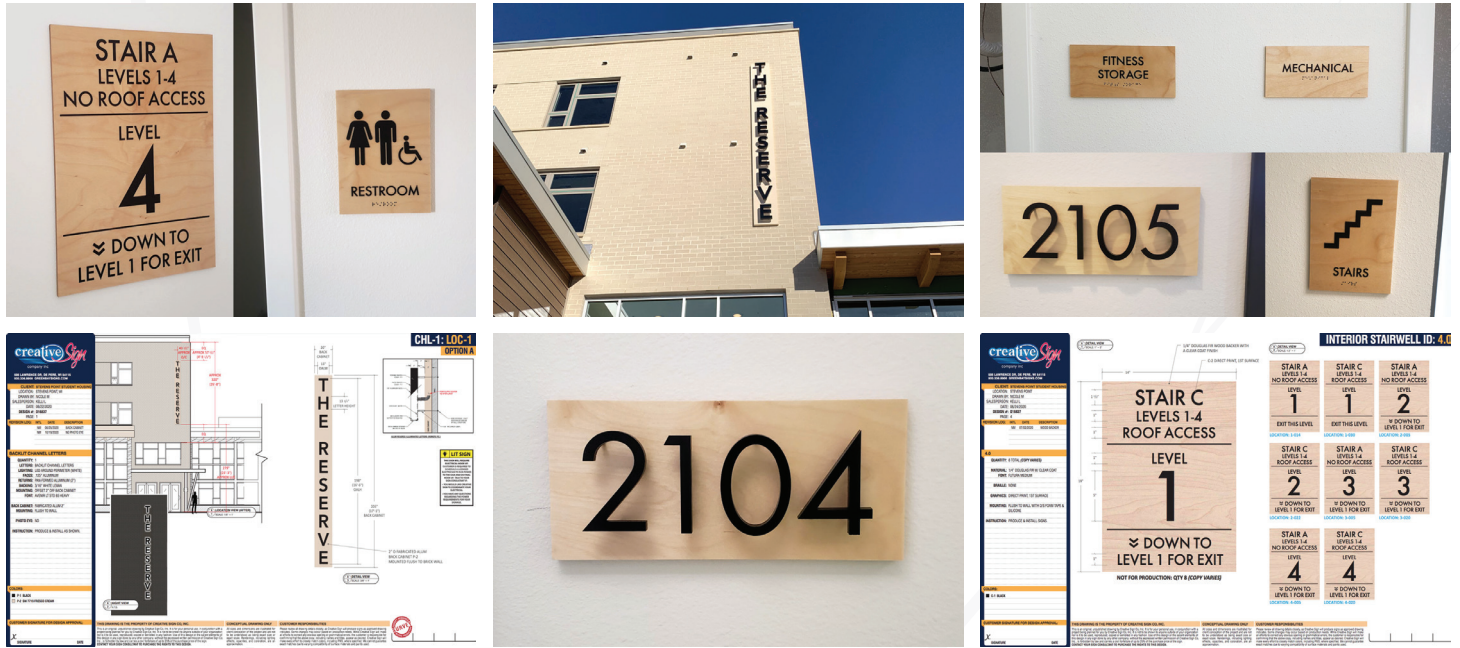

MAJOR PROJECTS

SPRING CITY CROSSING

These Waukesha, Wisconsin, apartments and stacked flats wanted a modern wood and metal wayfinding system, but with a smaller price tag. Creative Sign used a direct textured print and silver metallic vinyl to replicate the desired look for less. The Creative Sign install team professionally installed these signs to a variety of wall surfaces, including siding and brick.

Complete sign drawings, sign schedules, and install guides assisted in a smooth and well-executed project.

WHITNEY SCHOOL LOFT & TOWNHOMES

These black and white interior and exterior ADA compliant signs coordinate with the exterior monument sign for this Green Bay, Wisconsin, living community.

MAJOR PROJECTS

UW STEVENS POINT STUDENT HOUSING

Real wood panels with black copy and rasters are used for these ADA compliant room signs. Offset room numbers mimic the offset and illuminated exterior building letters, tying design elements between the inside and outside signage.