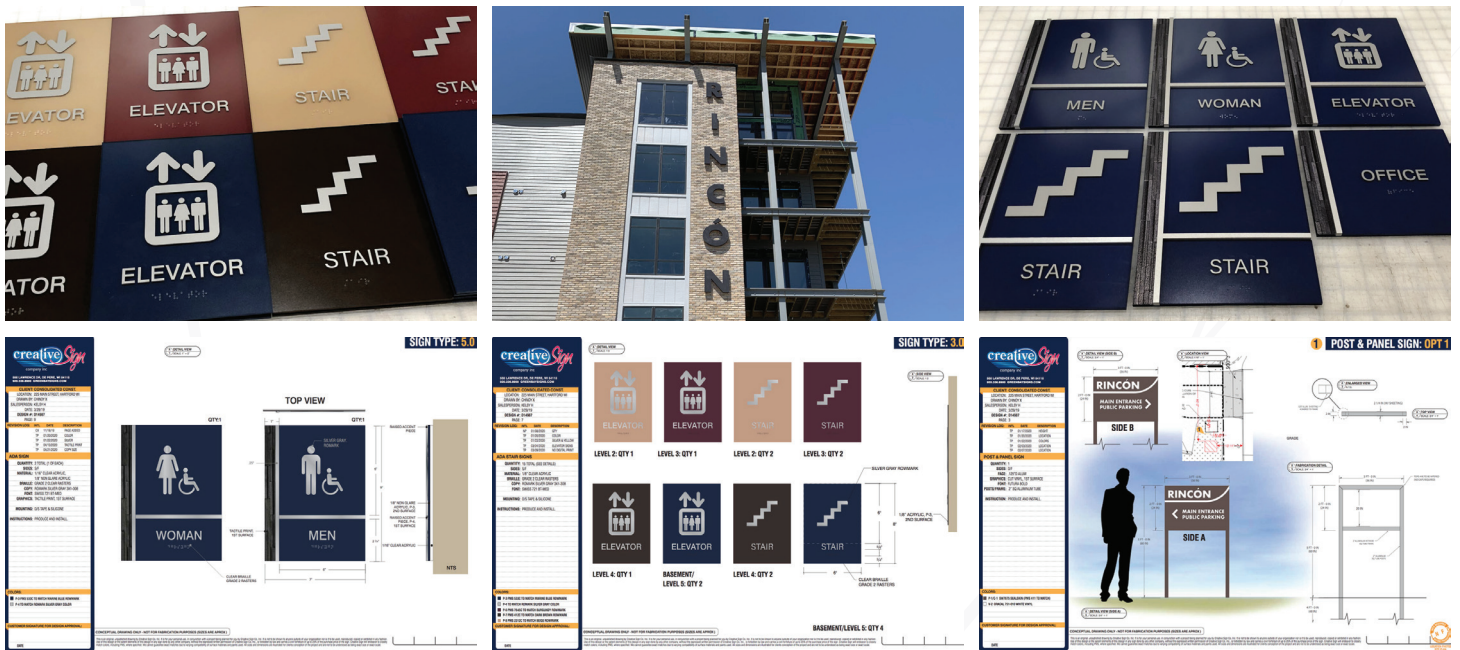

SIGN SCHEDULES

INSTALL GUIDES

FABRICATION & SHIPPING

We fabricate 95% of our signage in-house to ensure Creative Sign quality and timeline standards. We can ship and crate signs - big and small - with the professionalism and care you'll come to expect from Creative Sign. Our craftsmanship does not waiver, be it a 50-foot pylon sign or small room ID signs.

INSTALLATION & SERVICE

Our highly experienced and personable install crew will install your signs with care, leaving the site clean and tidy. Rest assured that your signs will be installed securely while using safe and efficient installation practices. All ADA signage will be professionally installed according to ADA rules and regulations.

MAJOR PROJECTS

RINCON

ADA compliant signage was made in a variety of colors to match the interior of this living community, with some signs getting special digitally printed textured accents to mimic a high-end stone finish. Creative Sign's textured print capabilities were able to help this customer get an otherwise out of budget look.

Complete sign drawings, sign schedules, and install guides assisted in a smooth and well-executed project.

WHITNEY SCHOOL LOFT & TOWNHOMES

These black and white interior and exterior ADA compliant signs coordinate with the exterior monument sign for this Green Bay, Wisconsin, living community.