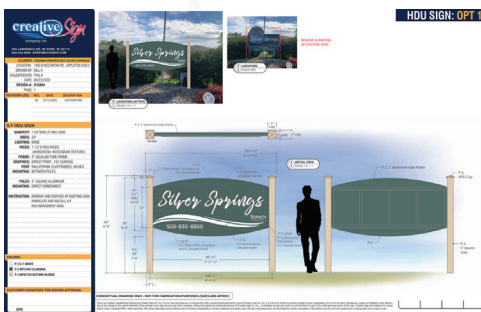

SIGN SERVICES

PLANNING & DESIGN

Our knowledgeable sign consultants and designers can help you to correctly identify your signage goals and create custom sign designs to meet those goals. We can produce creative, functional, and attractive sign designs with those “wow” details to set you apart, the functional construction for your particular environment, visitors, and budget, and the brand consistency you need throughout your complex.

Our thorough sign schedules and install guides ensure accurate sign counts and installation. Feel confident that your building is compliant by trusting the ADA specialists at Creative Sign.

CUSTOM SIGN DRAWINGS

FREEDOM FIRE DEPT
SIGN SCHEDULE - MAY 2 09 10:20

LEVEL	SIGN TYPE	SIGN COPY	INSTALL LOCATION	NOTES
1	1.0	Business Office	1-001	
1	1.0	OFFICE	1-002	
1	1.0	BUSINESS OFFICE	1-003	
1	1.1	ENG OFFICE	1-004	
1	1.1	FIRE CHIEF	1-005	
1	1.0	GAIA	1-006	
1	1.0	MED MAULT	1-007	
1	1.0	JANITOR	1-008	
1	1.0	MICHOANGAL ROOM	1-009	
1	1.0	TURNOUCH DEAN	1-010	
1	1.0	CONFERENCE ROOM	1-011	
1	2.0	MARY	1-012	
1	2.0	WOMEN	1-013	
1	2.0	SHOWERS	1-014	
1	2.0	SHOWERS	1-015	
1	2.0	SHOWERS	1-016	
1	2.0	SHOWERS	1-017	
1	2.0	SHOWERS	1-018	
1	1.0	TRAINING ROOM	1-019	
1	1.0	WITNESS	1-020	
1	1.0	WALL STORAGE	1-021	
1	1.0	PAINTING STORAGE	1-022	
1	1.0	FIRE STORAGE	1-023	
1	1.0	WASH STORAGE	1-024	
1	1.0	WASH DECK	1-025	
1	1.0	CONTROL ROOM	1-026	
1	1.0	SHOP	1-027	
1	1.0	STORAGE	1-028	

SIGN SCHEDULES