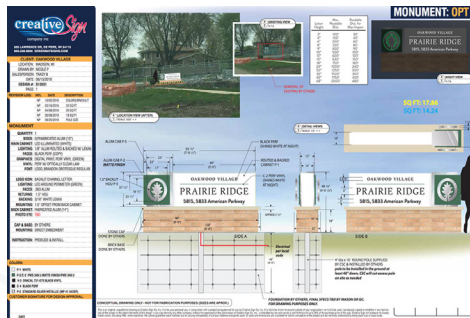

MAJOR PROJECTS

OAKWOOD VILLAGE

Creative Sign worked in several phases to design, produce, and install interior and exterior signage for this new multi-building senior living facility, releasing each phase as the buildings were completed. It was important to this customer that their signage colors and design be cohesive inside and out. Interior and exterior individual letters are consistent in font and color, and the logo is incorporated throughout all wayfinding and ADA compliant signage. This helps residents and visitors navigate the Oakwood Village property and to quickly identify it as Oakwood Village. The designer chose to backlight the logo with green LED on the monument signs, so that the green color was even incorporated at night.

Creative Sign also assisted Oakwood Village in working with the city of Madison for a variance to obtain a third monument sign in order to increase the size of each monument, so the signs would be readable from the street and functional for the complex.

Creative Sign provided concept drawings, sign schedules, and installation guides for each phase of this project, making recommendations along the way to ensure all signage goals were met, namely ADA compliance, durability, functionality, readability, and consistency of branding.