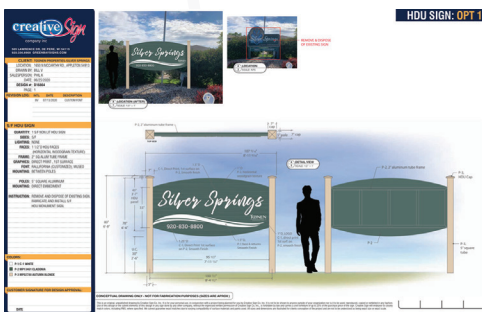

SIGN SERVICES

PLANNING & DESIGN

Our knowledgeable sign consultants and designers can help you to correctly identify your signage goals and create custom sign designs to meet those goals. We can produce creative, functional, and attractive sign designs with those “wow” details to set you apart, the functional construction for your particular environment, visitors, and budget, and the brand consistency you need throughout your complex.

Our thorough sign schedules and install guides ensure accurate sign counts and installation. Feel confident that your building is compliant by trusting the ADA specialists at Creative Sign.

CUSTOM SIGN DRAWINGS

FREEDOM FIRE DEPT
SIGN SCHEDULE - MAY 2011.03.201

LEVEL	SIGN TYPE	ROOM COPY	INSTALL LOCATION	NOTES
1	1.0	Business Office	1-001	
1	1.0	OFFICE	1-002	
1	1.0	BUSINESS OFFICE	1-003	
1	1.1	ENG OFFICE	1-004	
1	1.1	FIRE CHIEF	1-005	
1	1.0	GAIA	1-006	
1	1.0	MED NAULT	1-007	
1	1.0	JANITOR	1-008	
1	1.0	MICROBIOLOGICAL ROOM	1-009	
1	1.0	TURBIDITY ROOM	1-010	
1	1.0	CONFERENCE ROOM	1-011	
1	2.0	MEN	1-012	
1	2.0	WOMEN	1-013	
1	1.0	LOCKERS	1-014	
1	2.0	SHOWERS	1-015	
1	2.0	SHOWERS	1-016	
1	2.0	SHOWERS	1-017	
1	2.0	SHOWERS	1-018	
1	1.0	TRAINING ROOM	1-019	
1	1.0	WITNESS	1-020	
1	1.0	WALL STORAGE	1-021	
1	1.0	PAINTS/PAINT STORAGE	1-022	
1	1.0	FIRE STORAGE	1-023	
1	1.0	WASH STORAGE	1-024	
1	1.0	WASH DECK	1-025	
1	1.0	CONTROL ROOM	1-026	
1	1.0	SHOP	1-027	
1	1.0	STORAGE	1-028	

SIGN SCHEDULES