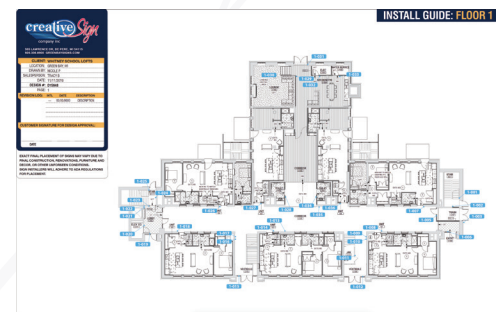

INSTALL GUIDES