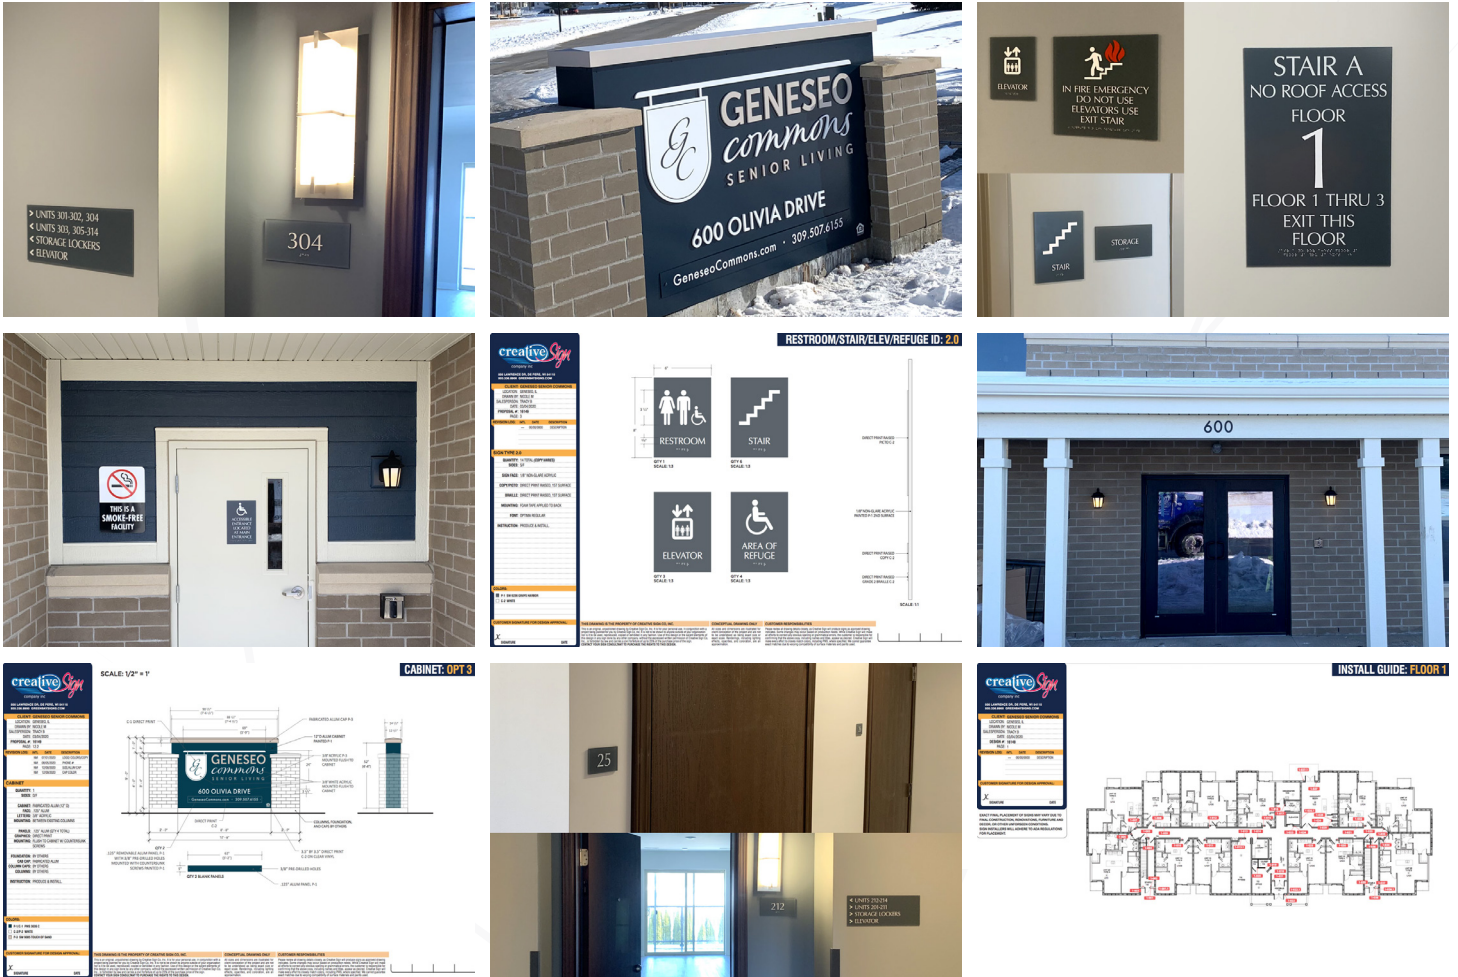

MAJOR PROJECTS

GENESEO COMMONS SENIOR LIVING

The professionals at Creative Sign assisted this senior living community to get classic, ADA compliant signage inside and out. A non-lit monument sign and address numbers help residents and visitors easily navigate the buildings, and the exterior grade ADA signs will stand the test of time.

Inside, matching wayfinding signs and room identification signs are ADA compliant and coordinate with the colors and style of the building.

Creative Sign produced sign drawings, sign schedules, and install guides to guarantee all proper ADA signs were produced and installed correctly.