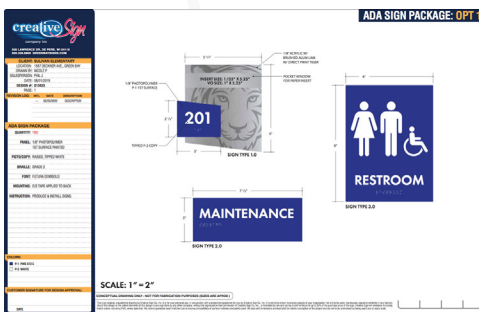

SIGN SERVICES

PLANNING & DESIGN

Our knowledgeable sign consultants and designers can help you to correctly identify your signage goals and create custom sign designs to meet those goals. We can produce creative, functional, and attractive sign designs with those “wow” details to set you apart, the functional construction for your particular environment, visitors, and budget, and the brand consistency you need throughout your complex.

Our thorough sign schedules and install guides insure accurate sign counts and installation. Feel confident that your building is compliant by trusting the ADA specialists at Creative Sign.

CUSTOM SIGN DRAWINGS

FREEDOM FIRE DEPT
SIGN SCHEDULE - REV 2 (01.15.20)

TABLE 1: SIGN SCHEDULE

LEVEL	SIGN TYPE	SIGN COPY	INSTALL LOCATION	NOTES
1	1.0	1	OFFICE	1-001
1	1.0	1	BUSINESS OFFICE	1-002
1	1.1	1	ENGINEER OFFICE	1-003
1	1.1	1	FIRE CHIEF	1-004
1	1.0	1	GALE	1-005
1	1.0	1	MED KVAULT	1-007
1	1.0	1	JANITOR	1-008
1	1.0	1	MICROMECHANICAL ROOM	1-009
1	1.0	1	TURNBOUCH ROOM	1-010
1	1.0	1	CONFERENCE ROOM	1-011
1	2.0	1	MAST	1-012
1	2.0	1	WOMEN	1-013
1	2.0	1	LOCKERS	1-014
1	2.0	1	SHOWERS	1-015
1	2.0	1	SHOWERS	1-016
1	2.0	1	SHOWERS	1-017
1	2.0	1	SHOWERS	1-018
1	1.0	1	TRAINING ROOM	1-019
1	1.0	1	WITNESS	1-020
1	1.0	1	WALL STORAGE	1-021
1	1.0	1	PANTRY/STORAGE	1-022
1	1.0	1	WALL STORAGE	1-023
1	1.0	1	WALL STORAGE	1-024
1	1.0	1	WALL STORAGE	1-025
1	1.0	1	CONTROL ROOM	1-026
1	1.0	1	SHOP	1-027
1	1.0	1	STORAGE	1-028

SIGN SCHEDULES