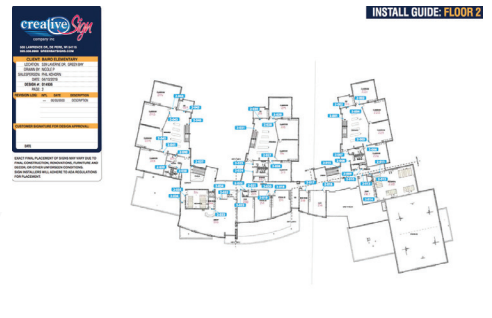

MAJOR PROJECTS

GREEN BAY SCHOOL DISTRICT

Creative Sign's sign experts assisted the Green Bay Area Public School District to update exterior and interior signage for many of their schools throughout the district. This included designing, producing, and installing multiple new monument signs. The illuminated monument signs, with creative drawings from our talented design team, featured bases of faux brick or stone to match that particular building, as well as Watchfire electronic message centers to communicate school events, important messages, and accomplishments.

Like the exterior signs, the durable interior ADA and wayfinding signs are also tailor-made for that particular school, displaying the school's colors and logo with pride. The room ID signs are ADA compliant and can accommodate paper inserts to denote the room or teacher name. Our professional install team mounted these signs to many different surfaces, including brick, wood paneling, tile, and glass.

For each project, our talented design team created detailed sign drawings and complete install guides and sign schedules to ensure proper signage and install throughout the school building.