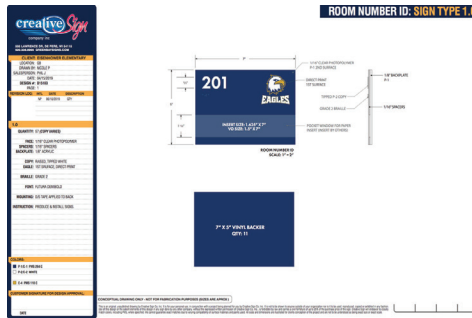

MAJOR PROJECTS

GREEN BAY SCHOOL DISTRICT

Creative Sign's sign experts assisted the Green Bay Area Public School District to update exterior and interior signage for many of their schools throughout the district. This included designing, producing, and installing multiple new monument signs. The illuminated monument signs, with creative drawings from our talented design team, featured bases of faux brick or stone to match that particular building, as well as Watchfire electronic message centers to communicate school events, important messages, and accomplishments.

Like the exterior signs, the durable interior ADA and wayfinding signs are also tailor-made for that particular school, displaying the school's colors and logo with pride. The room ID signs are ADA compliant and can accommodate paper inserts to denote the room or teacher name. Our professional install team mounted these signs to many different surfaces, including brick, wood paneling, tile, and glass.

For each project, our talented design team created detailed sign drawings and complete install guides and sign schedules to ensure proper signage and install throughout the school building.