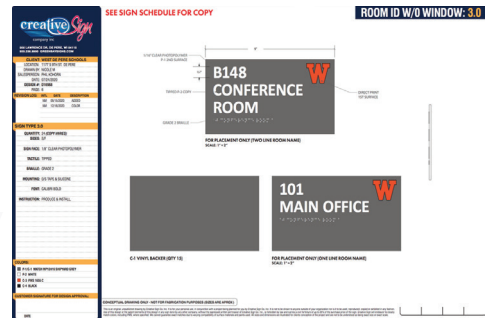

MAJOR PROJECTS

WEST DE PERE SCHOOL DISTRICT

The West De Pere School District loves to display their school pride by featuring their bright orange W in special ways throughout their school signage. Be it large and loud on their building or glowing and 3-sided on their high school monument, Creative Sign loves playing with size, lighting effects, materials, and dimension to make the West De Pere W stand out.

The long list of signage Creative Sign has designed, produced, and installed for the district includes scoreboards, monuments with Watchfire electronic message centers to broadcast school events and community information, building letters, directional signs, trailer graphics, signicades, banners, decals, ADA compliant signage, and so much more!