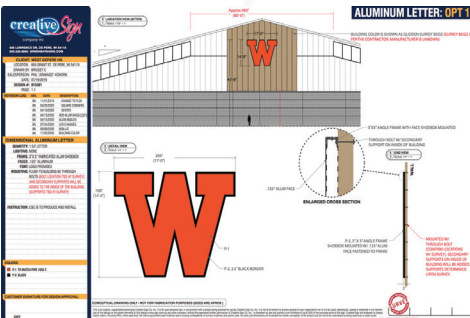

MAJOR PROJECTS

WEST DE PERE SCHOOL DISTRICT

The West De Pere School District loves to display their school pride by featuring their bright orange W in special ways throughout their school signage. Be it large and loud on their building or glowing and 3-sided on their high school monument, Creative Sign loves playing with size, lighting effects, materials, and dimension to make the West De Pere W stand out.

The long list of signage Creative Sign has designed, produced, and installed for the district includes scoreboards, monuments with Watchfire electronic message centers to broadcast school events and community information, building letters, directional signs, trailer graphics, signicades, banners, decals, ADA compliant signage, and so much more!