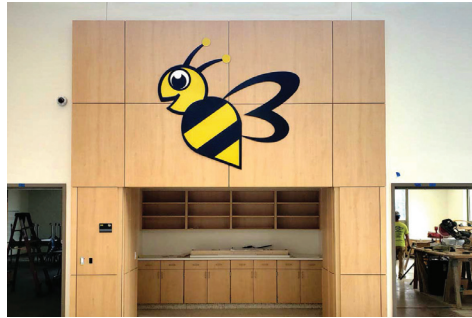

MAJOR PROJECTS

GREEN BAY SCHOOL DISTRICT

Creative Sign's sign experts assisted the Green Bay Area Public School District to update exterior and interior signage for many of their schools throughout the district. This included designing, producing, and installing multiple new monument signs. The illuminated monument signs, with creative drawings from our talented design team, featured bases of faux brick or stone to match that particular building, as well as Watchfire electronic message centers to communicate school events, important messages, and accomplishments.

Like the exterior signs, the durable interior ADA and wayfinding signs are also tailor-made for that particular school, displaying the school's colors and logo with pride. The room ID signs are ADA compliant and can accommodate paper inserts to denote the room or teacher name. Our professional install team mounted these signs to many different surfaces, including brick, wood paneling, tile, and glass.

For each project, our talented design team created detailed sign drawings and complete install guides and sign schedules to ensure proper signage and install throughout the school building.