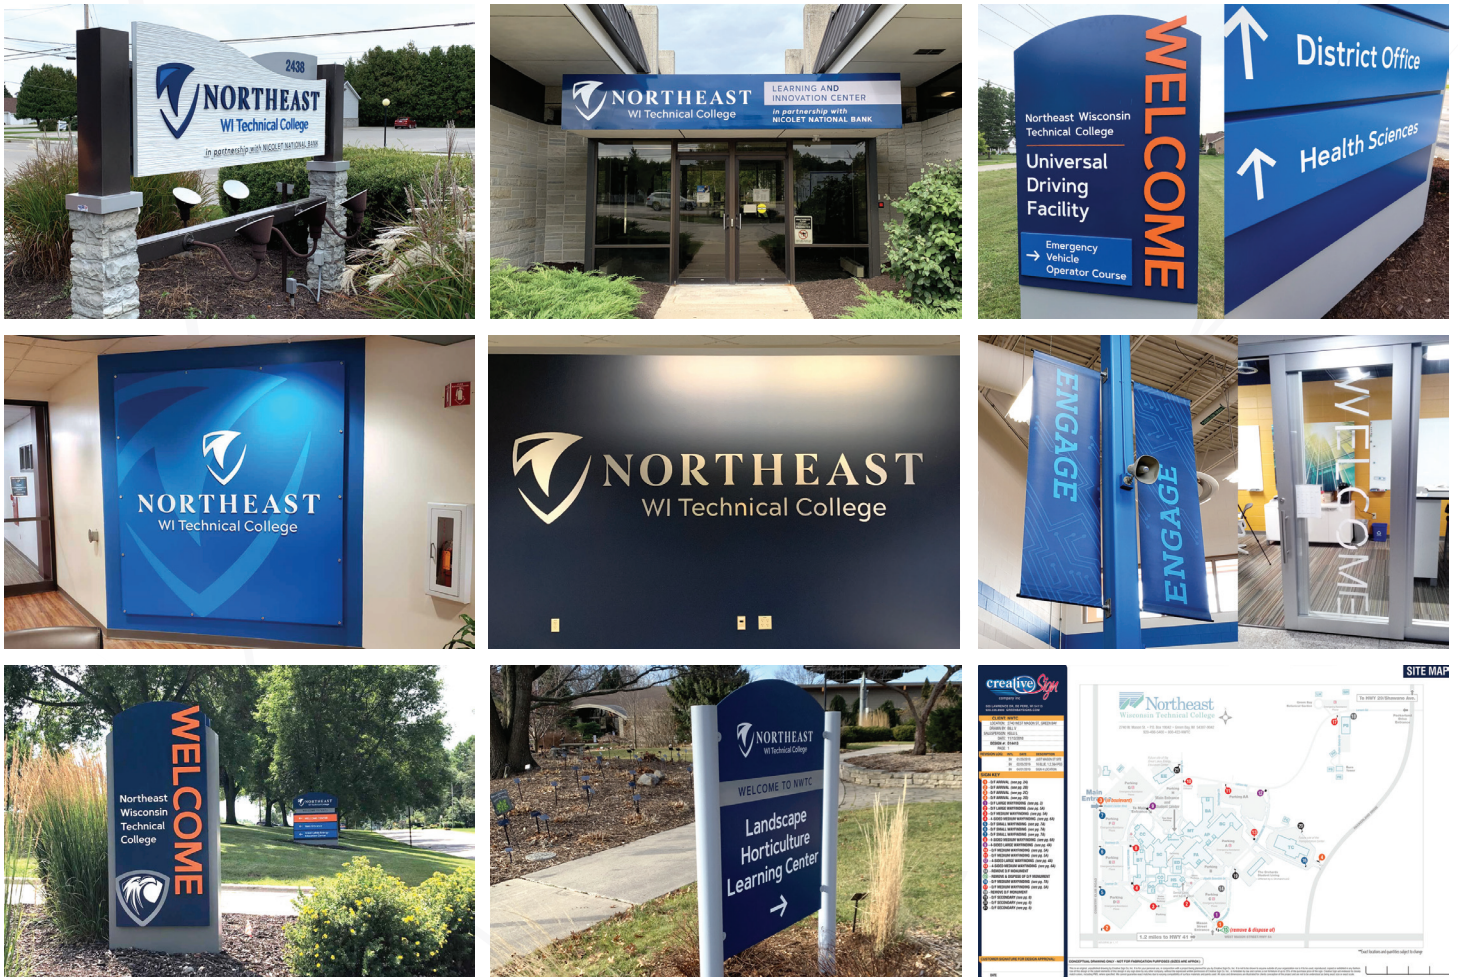

MAJOR PROJECTS

NORTHEAST WISCONSIN TECHNICAL COLLEGE

Over the years, Creative Sign has designed, produced, and installed a variety of signage for multiple NWTC locations. Our sign consultant assists the college with this interior and exterior signage, which has included building ID letters and panels, easily read and easily changeable directional and wayfinding signage, elegant brushed silvers interior logos, banners, and a variety of wall, window, and door graphics, some of which were designed by the NWTC graphic design department and guided to the best sizes and materials by Creative Sign's design team.

The technical college's recent rebrand gave Creative Sign an opportunity to update or replace outdated signage with new, quality signs, ensuring that colors and materials remain brand-consistent throughout the large campuses and various forms of signage.

Thorough site maps helped confirm the best navigation for the campus and aided our sign installers in accurate placement of each directional.